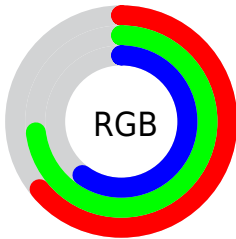

Distribution

Red (64%)

Green (73%)

Blue (60%)