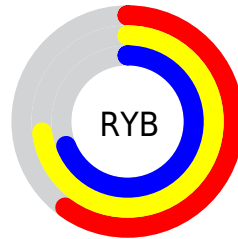

Details

The RYB color **154, 185, 176** is a light color, and the websafe version is hex **99CC99**. A complement of this color would be **176, 154, 185**, and the grayscale version is **175, 175, 175**.

A 20% lighter version of the original color is **208, 241, 231**, and **103, 132, 124** is the 20% darker color. If you saturate the color by 10%, you get **136, 185, 171**, and if you desaturate by 10%, it is **173, 185, 182**.

Distribution

Red (64%)

Green (73%)

Blue (60%)

Red (60%)

Yellow (73%)

Blue (69%)

Cyan (12%)