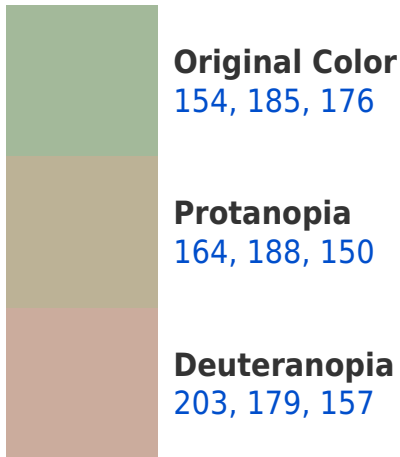

White Background

This preview shows how the RYB color 154, 185, 176 looks on a white background.

Color Contrast Check

Large Text (above 18pt) WCAG AA × Fail

Any Text WCAG AA × Fail

Large Text (above 18pt) WCAG AAA × Fail

Large Text (above 18pt) WCAG AAA ✓ Pass

Any Text WCAG AAA ✓ Pass

If you want to check with other color combinations, try the [Color Contrast Checker](#).

RYB 154, 185, 176 Background

This preview shows how black text looks on a background with the RYB color 154, 185, 176.

This preview shows how white text looks on a background with the RYB color 154, 185, 176.

Color Blindness Simulation

Color vision deficiency is a very complex topic, and I could not describe the different causes any better than Wikipedia does, so if you want to learn more, you should check out their [article about color blindness](#).

Dichromacy

Tritanopia
169, 176, 194

Trichromacy

Original Color

154, 185, 176

Protanomaly

151, 181, 153

Deuteranomaly