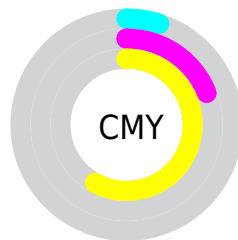

# Details

The RYB color **154, 242, 107** is a light color, and the websafe version is hex **FFCC66**. A complement of this color would be **107, 135, 242**, and the grayscale version is **207, 207, 207**.

A 20% lighter version of the original color is **161, 255, 161**, and **94, 183, 55** is the 20% darker color. If you saturate the color by 10%, you get **138, 242, 83**, and if you desaturate by 10%, it is **170, 242, 131**.

# Distribution

- Red (95%)
- Green (81%)
- Blue (42%)

- Red (60%)
- Yellow (95%)
- Blue (42%)

- Cyan (0%)
- Magenta (14%)
- Yellow (56%)
- Black (5%)

- Cyan (5%)
- Magenta (19%)
- Yellow (58%)

# Brightness & Saturation Gradients

These gradients show how the RYB color 154, 242, 107 changes by changing the brightness by 10 percent. The first figure shows a shift by +10% for each color and the second figure -10%.