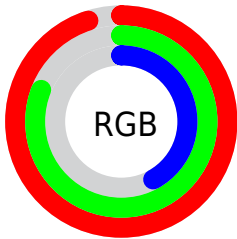

Distribution

- Red (95%)
- Green (81%)
- Blue (42%)