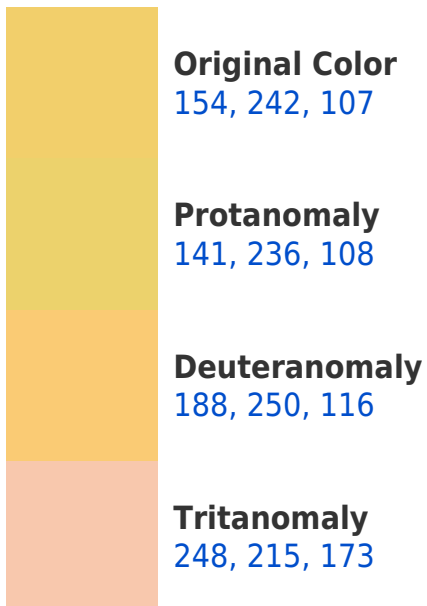

## **RYB 154, 242, 107 Background**

This preview shows how black text looks on a background with the RYB color 154, 242, 107.

This preview shows how white text looks on a background with the RYB color 154, 242, 107.

## Dichromacy

**Original Color**  
154, 242, 107

**Protanopia**  
133, 232, 108

**Deuteranopia**  
211, 255, 121

**Tritanopia**  
251, 196, 211

# Trichromacy

# Monochromacy