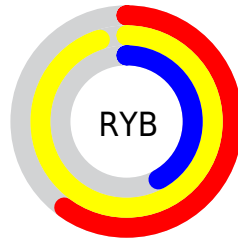

- Red (60%)
- Yellow (95%)
- Blue (42%)