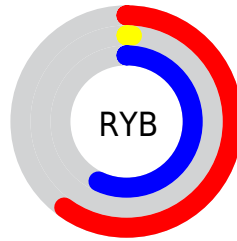

- Red (60%)
- Yellow (1%)
- Blue (57%)