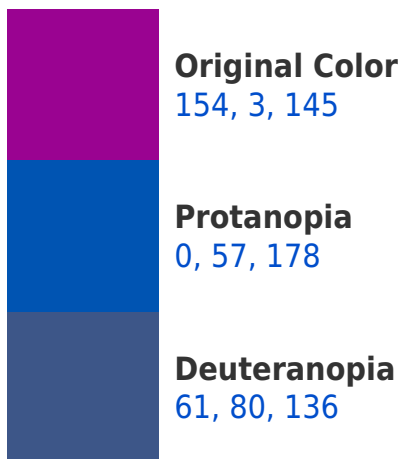

White Background

This preview shows how the RYB color 154, 3, 145 looks on a white background.

Color Contrast Check

Large Text (above 18pt) WCAG AA ✓ Pass

Any Text WCAG AA ✓ Pass

Large Text (above 18pt) WCAG AAA ✓ Pass

R Y B 154, 3, 145 Background

This preview shows how black text looks on a background with the R Y B color 154, 3, 145.

This preview shows how white text looks on a background with the R Y B color 154, 3, 145.

Dichromacy

Tritanopia
146, 57, 61

Trichromacy

Original Color

154, 3, 145

Protanomaly

56, 55, 166

Deuteranomaly

95, 56, 139

Tritanomaly

149, 37, 92

Monochromacy

Original Color

154, 3, 145

Achromatopsia

64, 64, 64