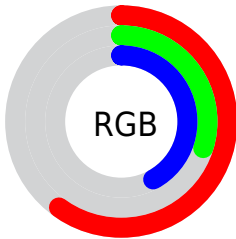

Distribution

- Red (60%)
- Green (30%)
- Blue (42%)