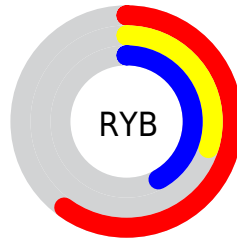

Conversions

Conversions Part 2

Format	Color
RYB	154, 76, 106
Decimal	10112106
CIELab	42.88, 36.03, -2.19
CIELCh	43, 36.092, 356.516
Yxy	13.0795, 0.3958, 0.2796
Android (android.graphics.Color)	4288302186 (0xFF9A4C6A)
YUV	102.7420, 1.6062, 44.9533
Hunter-Lab	36.1656, 28.0804, 0.4223

Details

The RYB color **154, 76, 106** is a dark color, and the websafe version is hex **993366**. A complement of this color would be **76, 124, 154**, and the grayscale version is **103, 103, 103**.

A 20% lighter version of the original color is **210, 127, 157**, and **100, 26, 59** is the 20% darker color. If you saturate the color by 10%, you get **154, 61, 97**, and if you desaturate by 10%, it is **154, 91, 115**.

Distribution

- Red (60%)
- Green (30%)
- Blue (42%)

- Red (60%)
- Yellow (30%)
- Blue (42%)

- Cyan (0%)
- Magenta (51%)
- Yellow (31%)
- Black (40%)

- Cyan (40%)
- Magenta (70%)
- Yellow (58%)

Brightness & Saturation Gradients