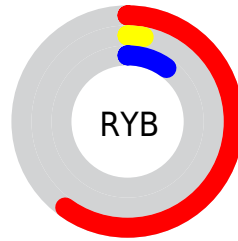

Conversions

Conversions Part 2

Format	Color
R_{YB}	154, 7, 26
Decimal	10094362
CIE _{Lab}	32.03, 54.44, 33.50
CIE _{LCh}	32, 63.923, 31.608
Yxy	7.0966, 0.6089, 0.3180
Android (android.graphics.Color)	4288284442 (0xFF9A071A)
YUV	53.1190, -13.3697, 88.4726
Hunter-Lab	26.6394, 44.4347, 15.0179

Details

The RYB color **154, 7, 26** is a dark color, and the websafe version is hex **990000**. A complement of this color would be **7, 86, 154**, and the grayscale version is **53, 53, 53**.

A 20% lighter version of the original color is **216, 76, 70**, and **94, 0, 0** is the 20% darker color. If you saturate the color by 10%, you get **154, 0, 20**, and if you desaturate by 10%, it is **154, 22, 39**.

Distribution

- Red (60%)
- Green (3%)
- Blue (10%)

- Red (60%)
- Yellow (3%)
- Blue (10%)

- Cyan (0%)
- Magenta (95%)
- Yellow (83%)
- Black (40%)

- Cyan (40%)
- Magenta (97%)
- Yellow (90%)

Brightness & Saturation Gradients