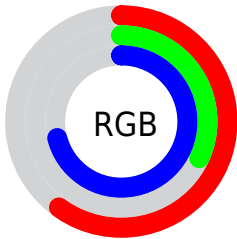

Distribution

- Red (60%)
- Green (32%)
- Blue (71%)