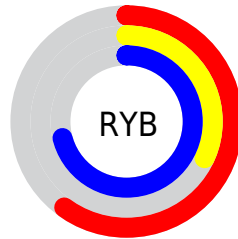

- Red (60%)
- Yellow (32%)
- Blue (71%)