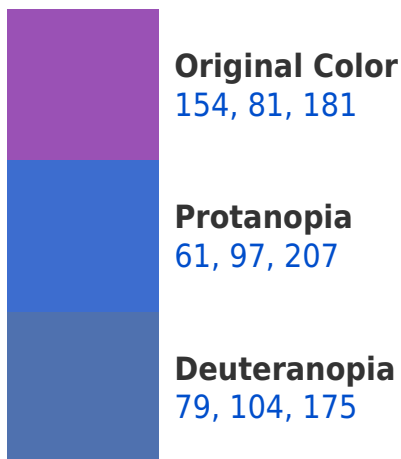

# Black Background

This preview shows how the RYB color 154, 81, 181 looks on a black background.

## **RYB 154, 81, 181 Background**

This preview shows how black text looks on a background with the RYB color 154, 81, 181.

This preview shows how white text looks on a background with the RYB color 154, 81, 181.

## Dichromacy

**Tritanopia**  
143, 100, 108

# Trichromacy

**Original Color**

154, 81, 181

**Protanomaly**

95, 99, 198

**Deuteranomaly**

106, 101, 177

**Tritanomaly**