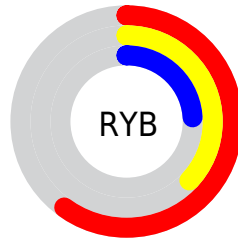

Conversions

Conversions Part 2

Format	Color
RYB	154, 95, 61
Decimal	10114621
CIELab	44.01, 25.71, 26.67
CIELCh	44, 37.045, 46.041
Yxy	13.8462, 0.4664, 0.3692
Android (android.graphics.Color)	4288304701 (0xFF9A563D)
YUV	103.4820, -20.9436, 44.3043
Hunter-Lab	37.2105, 18.7740, 16.2231

Details

The RYB color **154, 95, 61** is a dark color, and the websafe version is hex **996633**. A complement of this color would be **61, 100, 154**, and the grayscale version is **104, 104, 104**.

A 20% lighter version of the original color is **212, 147, 109**, and **99, 47, 17** is the 20% darker color. If you saturate the color by 10%, you get **154, 86, 46**, and if you desaturate by 10%, it is **154, 105, 76**.

Distribution

- Red (60%)
- Green (34%)
- Blue (24%)

- Red (60%)
- Yellow (37%)
- Blue (24%)

- Cyan (0%)
- Magenta (44%)
- Yellow (60%)
- Black (40%)

- Cyan (40%)
- Magenta (66%)
- Yellow (76%)

Brightness & Saturation Gradients