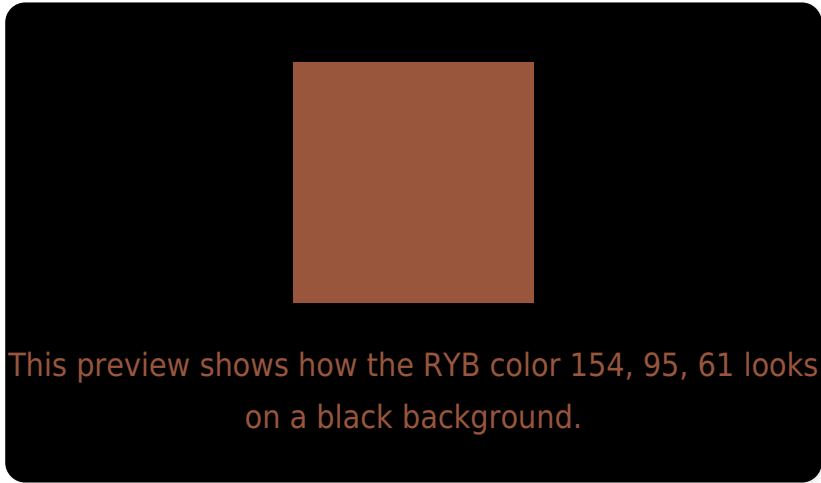

Black Background

Color Contrast Check

Large Text (above 18pt) WCAG AA ✓ Pass

Any Text WCAG AA × Fail

Large Text (above 18pt) WCAG AAA × Fail

Any Text WCAG AAA × Fail

If you want to check with other color combinations, try the [Color Contrast Checker](#).