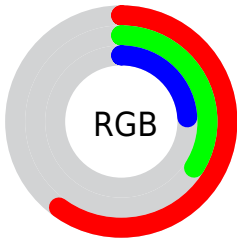

Distribution

- Red (60%)
- Green (34%)
- Blue (24%)