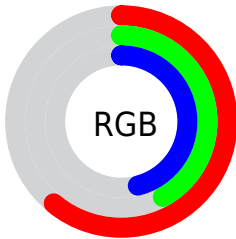

Distribution

- Red (61%)
- Green (42%)
- Blue (46%)