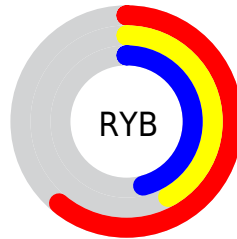

- Red (61%)
- Yellow (42%)
- Blue (46%)