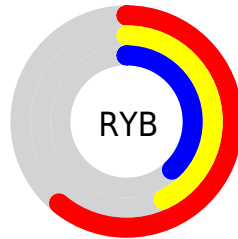

Conversions

Conversions Part 2

Format	Color
R_{YB}	155, 109, 97
Decimal	10185569
CIE _{Lab}	49.90, 17.87, 13.29
CIE _{LCh}	50, 22.270, 36.643
Yxy	18.3351, 0.3948, 0.3459
Android (android.graphics.Color)	4288375649 (0xFF9B6B61)
YUV	120.2120, -11.4435, 30.5091
Hunter-Lab	42.8195, 12.3033, 10.9412

Details

The RYB color **155, 109, 97** is a dark color, and the websafe version is hex **996666**. A complement of this color would be **97, 123, 155**, and the grayscale version is **120, 120, 120**.

A 20% lighter version of the original color is **211, 161, 148**, and **102, 60, 51** is the 20% darker color. If you saturate the color by 10%, you get **155, 96, 82**, and if you desaturate by 10%, it is **155, 121, 113**.

Distribution

- Red (61%)
- Green (42%)
- Blue (38%)

- Red (61%)
- Yellow (43%)
- Blue (38%)

- Cyan (0%)
- Magenta (31%)
- Yellow (37%)
- Black (39%)

- Cyan (39%)
- Magenta (58%)
- Yellow (62%)

Brightness & Saturation Gradients