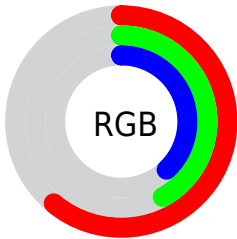

Distribution

- Red (61%)
- Green (42%)
- Blue (38%)