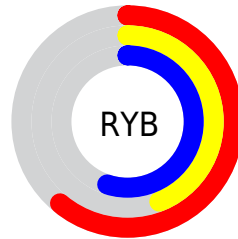

Details

The RYB color **155, 111, 139** is a dark color, and the websafe version is hex **996699**. A complement of this color would be **111, 143, 155**, and the grayscale version is **127, 127, 127**.

A 20% lighter version of the original color is **210, 163, 192**, and **103, 63, 89** is the 20% darker color. If you saturate the color by 10%, you get **155, 96, 133**, and if you desaturate by 10%, it is **155, 126, 145**.

Distribution

Red (61%)

Green (44%)

Blue (55%)

Red (61%)

Yellow (44%)

Blue (55%)

Cyan (0%)