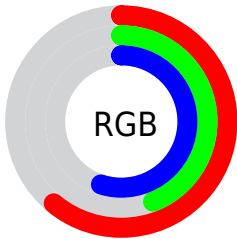

Distribution

Red (61%)

Green (44%)

Blue (55%)