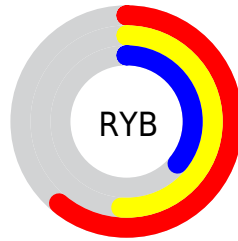

Conversions

Conversions Part 2

Format	Color
RYB	155, 130, 93
Decimal	10187869
CIELab	52.16, 12.06, 18.72
CIElCh	52, 22.274, 57.208
Yxy	20.2893, 0.3944, 0.3677
Android (android.graphics.Color)	4288377949 (0xFF9B745D)
YUV	125.0390, -15.7952, 26.2758
Hunter-Lab	45.0436, 7.3990, 14.2539

Details

The RYB color **155, 130, 93** is a dark color, and the websafe version is hex **996666**. A complement of this color would be **93, 117, 155**, and the grayscale version is **125, 125, 125**.

A 20% lighter version of the original color is **211, 183, 143**, and **102, 81, 47** is the 20% darker color. If you saturate the color by 10%, you get **155, 122, 78**, and if you desaturate by 10%, it is **155, 137, 108**.

Distribution

- Red (61%)
- Green (45%)
- Blue (36%)

- Red (61%)
- Yellow (51%)
- Blue (36%)

- Cyan (0%)
- Magenta (25%)
- Yellow (40%)
- Black (39%)

- Cyan (39%)
- Magenta (54%)
- Yellow (64%)

Brightness & Saturation Gradients