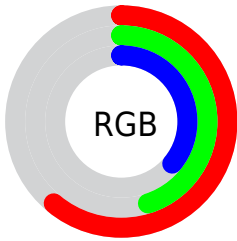

Distribution

- Red (61%)
- Green (45%)
- Blue (36%)