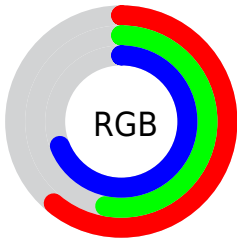

Distribution

- Red (61%)
- Green (53%)
- Blue (69%)