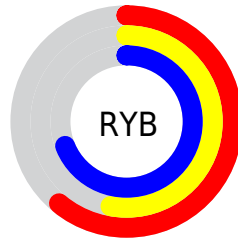

- Red (61%)
- Yellow (53%)
- Blue (69%)