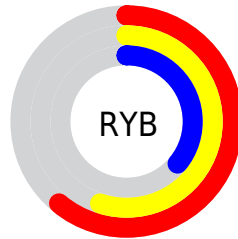

Conversions

Conversions Part 2

Format	Color
RYB	155, 139, 92
Decimal	10188636
CIELab	52.86, 10.37, 20.23
CIELCh	53, 22.736, 62.870
Yxy	20.9155, 0.3938, 0.3738
Android (android.graphics.Color)	4288378716 (0xFF9B775C)
YUV	126.6860, -17.1002, 24.8314
Hunter-Lab	45.7334, 5.9759, 15.1587

Details

The RYB color **155, 139, 92** is a dark color, and the websafe version is hex **996666**. A complement of this color would be **92, 115, 155**, and the grayscale version is **127, 127, 127**.

A 20% lighter version of the original color is **211, 192, 142**, and **102, 91, 46** is the 20% darker color. If you saturate the color by 10%, you get **155, 134, 77**, and if you desaturate by 10%, it is **155, 143, 108**.

Distribution

- Red (61%)
- Green (47%)
- Blue (36%)

- Red (61%)
- Yellow (55%)
- Blue (36%)

- Cyan (0%)
- Magenta (23%)
- Yellow (41%)
- Black (39%)

- Cyan (39%)
- Magenta (53%)
- Yellow (64%)

Brightness & Saturation Gradients