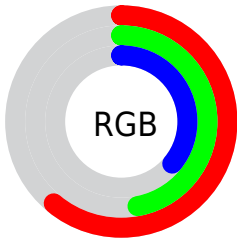

Distribution

- Red (61%)
- Green (47%)
- Blue (36%)