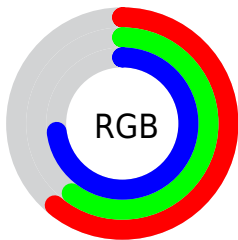

Distribution

Red (61%)

Green (60%)

Blue (73%)