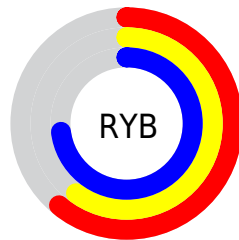

Details

The RYB color **155, 152, 186** is a light color, and the websafe version is hex **9999CC**. A complement of this color would be **152, 186, 155**, and the grayscale version is **157, 157, 157**.

A 20% lighter version of the original color is **210, 206, 242**, and **103, 101, 133** is the 20% darker color. If you saturate the color by 10%, you get **138, 133, 186**, and if you desaturate by 10%, it is **172, 171, 186**.

Distribution

Red (61%)

Green (60%)

Blue (73%)

Red (61%)

Yellow (60%)

Blue (73%)

Cyan (17%)