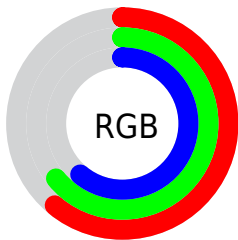

Distribution

Red (61%)

Green (64%)

Blue (61%)