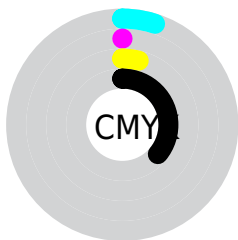

Details

The RYB color **155, 162, 163** is a light color, and the websafe version is hex **999999**. A complement of this color would be **163, 155, 162**, and the grayscale version is **160, 160, 160**.

A 20% lighter version of the original color is **209, 217, 218**, and **104, 110, 111** is the 20% darker color. If you saturate the color by 10%, you get **139, 160, 163**, and if you desaturate by 10%, it is **171, 163, 170**.

Distribution

Red (61%)

Green (64%)

Blue (61%)

Red (61%)

Yellow (64%)

Blue (64%)

Cyan (5%)