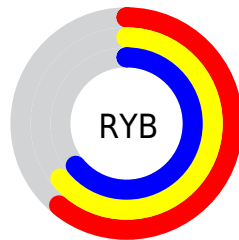

Details

The RYB color **155, 162, 163** is a light color, and the websafe version is hex **999999**. A complement of this color would be **163, 155, 162**, and the grayscale version is **160, 160, 160**.

A 20% lighter version of the original color is **209, 217, 218**, and **104, 110, 111** is the 20% darker color. If you saturate the color by 10%, you get **139, 160, 163**, and if you desaturate by 10%, it is **171, 163, 170**.

Distribution

Red (61%)

Green (64%)

Blue (61%)

Red (61%)

Yellow (64%)

Blue (64%)

Cyan (5%)