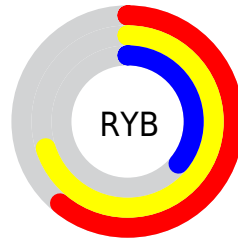

# Details

The RYB color **155, 179, 93** is a dark color, and the websafe version is hex **CC9966**. A complement of this color would be **93, 118, 179**, and the grayscale version is **148, 148, 148**.

A 20% lighter version of the original color is **212, 236, 144**, and **96, 124, 45** is the 20% darker color. If you saturate the color by 10%, you get **151, 179, 75**, and if you desaturate by 10%, it is **162, 179, 111**.

# Distribution

Red (70%)

Green (56%)

Blue (36%)

Red (61%)

Yellow (70%)

Blue (36%)

Cyan (0%)