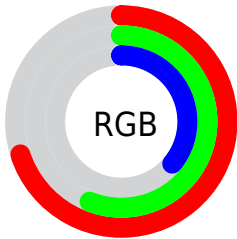

Distribution

Red (70%)

Green (56%)

Blue (36%)