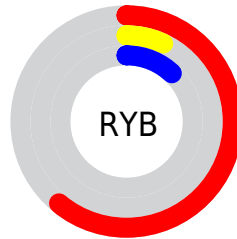

- Red (61%)
- Yellow (7%)
- Blue (12%)