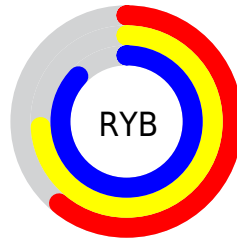

- Red (61%)
- Yellow (74%)
- Blue (87%)