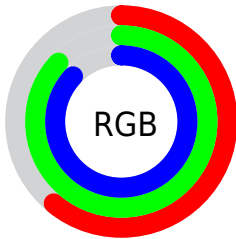

Distribution

- Red (61%)
- Green (87%)
- Blue (87%)