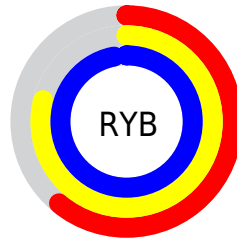

- Red (61%)
- Yellow (79%)
- Blue (97%)