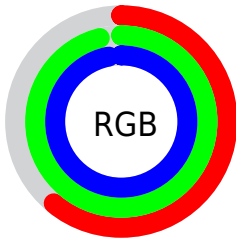

Distribution

- Red (61%)
- Green (96%)
- Blue (97%)