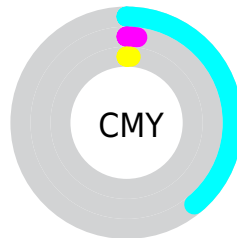

Details

The RYB color **155, 203, 252** is a light color, and the websafe version is hex **99FFFF**. A complement of this color would be **252, 157, 155**, and the grayscale version is **222, 222, 222**.

A 20% lighter version of the original color is **213, 234, 255**, and **97, 145, 195** is the 20% darker color. If you saturate the color by 10%, you get **130, 190, 252**, and if you desaturate by 10%, it is **180, 216, 252**.

Distribution

- Red (61%)
- Green (98%)
- Blue (99%)

- Red (61%)
- Yellow (80%)
- Blue (99%)

- Cyan (38%)
- Magenta (1%)
- Yellow (0%)
- Black (1%)

- Cyan (39%)
- Magenta (2%)
- Yellow (1%)

Brightness & Saturation Gradients

These gradients show how the RYB color 155, 203, 252 changes by changing the brightness by 10 percent. The first figure shows a shift by +10% for each color and the second figure -10%.

Similar to the brightness gradients but the following saturation gradients show a change of the RYB color 155, 203, 252 by changing the saturation by 10% instead.