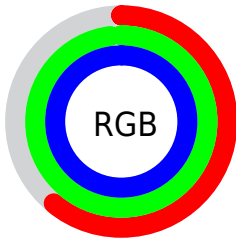

Distribution

- Red (61%)
- Green (98%)
- Blue (99%)