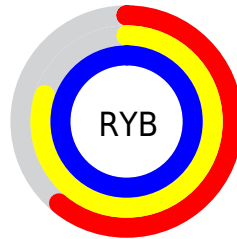

- Red (61%)
- Yellow (80%)
- Blue (99%)