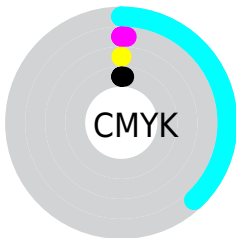

Details

The RYB color **155, 203, 252** is a light color, and the websafe version is hex **99FFFF**. A complement of this color would be **252, 157, 155**, and the grayscale version is **222, 222, 222**.

A 20% lighter version of the original color is **213, 234, 255**, and **97, 145, 195** is the 20% darker color. If you saturate the color by 10%, you get **130, 190, 252**, and if you desaturate by 10%, it is **180, 216, 252**.

Distribution

- Red (61%)
- Green (98%)
- Blue (99%)

- Red (61%)
- Yellow (80%)
- Blue (99%)

- Cyan (38%)
- Magenta (1%)
- Yellow (0%)
- Black (1%)

- Cyan (39%)
- Magenta (2%)
- Yellow (1%)

Brightness & Saturation Gradients