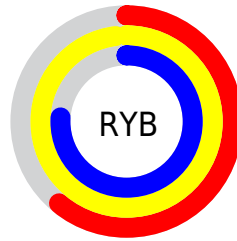

- Red (61%)
- Yellow (98%)
- Blue (76%)