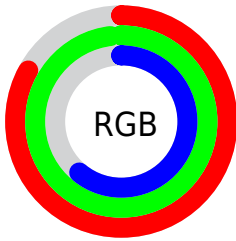

Distribution

- Red (83%)
- Green (98%)
- Blue (61%)