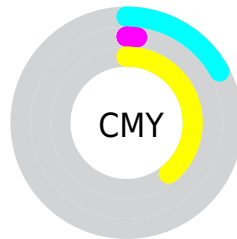

Details

The RYB color **155, 251, 194** is a light color, and the websafe version is hex **CCFF99**. A complement of this color would be **194, 155, 251**, and the grayscale version is **229, 229, 229**.

A 20% lighter version of the original color is **210, 255, 210**, and **102, 194, 140** is the 20% darker color. If you saturate the color by 10%, you get **130, 251, 179**, and if you desaturate by 10%, it is **180, 251, 209**.

Distribution

- Red (83%)
- Green (98%)
- Blue (61%)

- Red (61%)
- Yellow (98%)
- Blue (76%)

- Cyan (16%)
- Magenta (0%)
- Yellow (38%)
- Black (2%)

- Cyan (17%)
- Magenta (2%)
- Yellow (39%)

Brightness & Saturation Gradients

These gradients show how the RYB color 155, 251, 194 changes by changing the brightness by 10 percent. The first figure shows a shift by +10% for each color and the second figure -10%.

Similar to the brightness gradients but the following saturation gradients show a change of the RYB color 155, 251, 194 by changing the saturation by 10% instead.