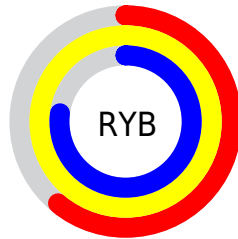

- Red (61%)
- Yellow (100%)
- Blue (77%)