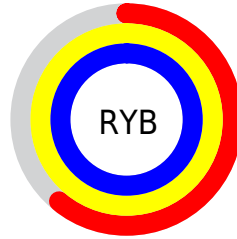

- Red (61%)
- Yellow (100%)
- Blue (99%)