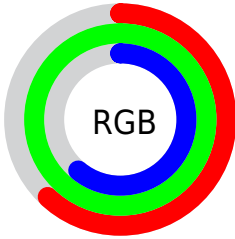

Distribution

- Red (62%)
- Green (100%)
- Blue (61%)