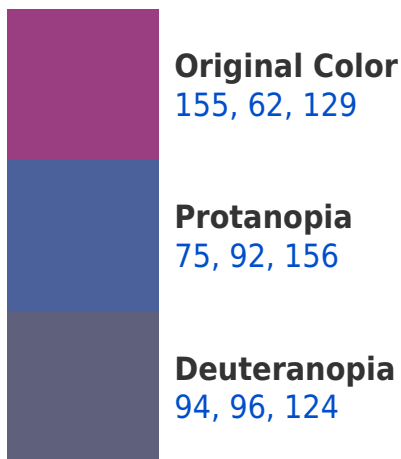

Any Text WCAG AAA × Fail

Black Background

This preview shows how the RYB color 155, 62, 129 looks on a black background.

Color Contrast Check

Large Text (above 18pt) WCAG AA ✓ Pass

Any Text WCAG AA × Fail

Large Text (above 18pt) WCAG AAA × Fail

Any Text WCAG AAA × Fail

If you want to check with other color combinations, try the [Color Contrast Checker](#).

RYB 155, 62, 129 Background

This preview shows how black text looks on a background with the RYB color 155, 62, 129.

This preview shows how white text looks on a background with the RYB color 155, 62, 129.

Color Blindness Simulation

Color vision deficiency is a very complex topic, and I could not describe the different causes any better than Wikipedia does, so if you want to learn more, you should check out their [article about color blindness](#).

Dichromacy

Tritanopia
150, 74, 80

Trichromacy

Original Color

155, 62, 129

Protanomaly

104, 84, 146

Deuteranomaly