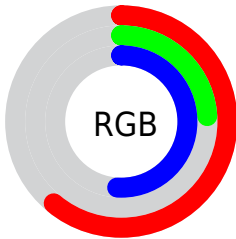

Color

R_YB(155, 62, 129)

Conversions

Conversions Part 1

Format	Color
Hex	9B3E81
RGB	155, 62, 129
RGB Percent	61%, 24%, 51%
CMY	0.3922, 0.7569, 0.4941
CMYK	0.00, 0.60, 0.17, 0.39
HSL	317°, 43%, 43%
HSV	317°, 60%, 61%
XYZ	19.2026, 11.9988, 22.0728
YIQ	97.4450, 33.9210, 40.5530

Conversions

Conversions Part 2

Format	Color
R_{YB}	155, 62, 129
Decimal	10174081
CIE _{Lab}	41.21, 46.78, -18.84
CIE _{LCh}	41, 50.429, 338.058
Yxy	11.9988, 0.3604, 0.2252
Android (android.graphics.Color)	4288364161 (0xFF9B3E81)
YUV	97.4450, 15.5566, 50.4757
Hunter-Lab	34.6393, 38.3346, -13.5332

Details

The RYB color **155, 62, 129** is a dark color, and the websafe version is hex **993366**. A complement of this color would be **62, 135, 155**, and the grayscale version is **97, 97, 97**.

A 20% lighter version of the original color is **212, 115, 182**, and **101, 0, 80** is the 20% darker color. If you saturate the color by 10%, you get **155, 47, 125**, and if you desaturate by 10%, it is **155, 78, 133**.

Distribution

Red (61%)

Green (24%)

Blue (51%)

Red (61%)

Yellow (24%)

Blue (51%)

Cyan (0%)