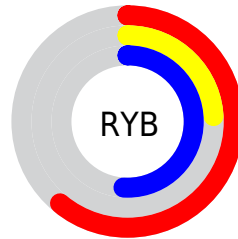

Conversions

Conversions Part 2

Format	Color
R_{YB}	155, 62, 129
Decimal	10174081
CIE _{Lab}	41.21, 46.78, -18.84
CIE _{LCh}	41, 50.429, 338.058
Yxy	11.9988, 0.3604, 0.2252
Android (android.graphics.Color)	4288364161 (0xFF9B3E81)
YUV	97.4450, 15.5566, 50.4757
Hunter-Lab	34.6393, 38.3346, -13.5332

Details

The RYB color **155, 62, 129** is a dark color, and the websafe version is hex **993366**. A complement of this color would be **62, 135, 155**, and the grayscale version is **97, 97, 97**.

A 20% lighter version of the original color is **212, 115, 182**, and **101, 0, 80** is the 20% darker color. If you saturate the color by 10%, you get **155, 47, 125**, and if you desaturate by 10%, it is **155, 78, 133**.

Distribution

Red (61%)

Green (24%)

Blue (51%)

Red (61%)

Yellow (24%)

Blue (51%)

Cyan (0%)