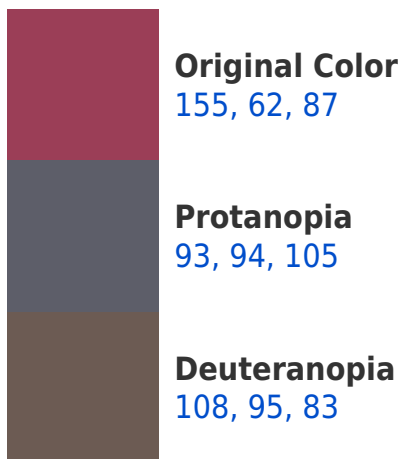

White Background

This preview shows how the RYB color 155, 62, 87 looks on a white background.

Color Contrast Check

Large Text (above 18pt) WCAG AA ✓ Pass

Any Text WCAG AA ✓ Pass

Large Text (above 18pt) WCAG AAA ✓ Pass

RYB 155, 62, 87 Background

This preview shows how black text looks on a background with the RYB color 155, 62, 87.

This preview shows how white text looks on a background with the RYB color 155, 62, 87.

Dichromacy

Tritanopia
154, 65, 70

Trichromacy

Original Color

155, 62, 87

Protanomaly

116, 82, 98

Deuteranomaly

125, 80, 84

Tritanomaly

154, 64, 76

Monochromacy

Original Color

155, 62, 87

Achromatopsia

93, 93, 93