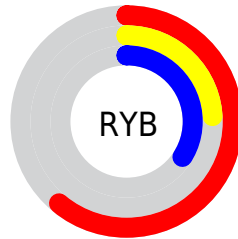

Conversions

Conversions Part 2

Format	Color
R_{YB}	155, 62, 87
Decimal	10174039
CIE Lab	39.75, 41.19, 5.10
CIE LCh	40, 41.500, 7.053
Yxy	11.1019, 0.4425, 0.2897
Android (android.graphics.Color)	4288364119 (0xFF9B3E57)
YUV	92.6570, -2.7889, 54.6748
Hunter-Lab	33.3196, 32.5518, 5.0564

Details

The RYB color **155, 62, 87** is a dark color, and the websafe version is hex **993366**. A complement of this color would be **62, 116, 155**, and the grayscale version is **93, 93, 93**.

A 20% lighter version of the original color is **213, 114, 137**, and **100, 4, 42** is the 20% darker color. If you saturate the color by 10%, you get **155, 47, 76**, and if you desaturate by 10%, it is **155, 78, 98**.

Distribution

Red (61%)

Green (24%)

Blue (34%)

Red (61%)

Yellow (24%)

Blue (34%)

Cyan (0%)