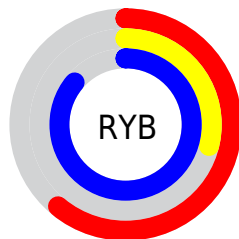

Red (61%)

Yellow (29%)

Blue (86%)