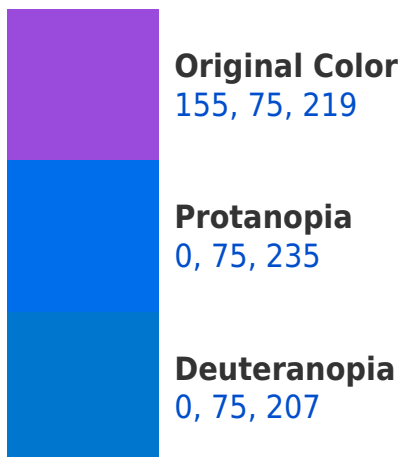

A 20% lighter version of the original color is **213, 129, 255**, and **98, 16, 163** is the 20% darker color. If you saturate the color by 10%, you get **145, 53, 219**, and if you desaturate by 10%, it is **165, 97, 219**.

75, 212, 219

110, 99, 104

173, 0, 77

46, 0, 20

Previews

White Background

This preview shows how the RYB color 155, 75, 219 looks on a white background.

Color Contrast Check

RYB 155, 75, 219 Background

This preview shows how black text looks on a background with the RYB color 155, 75, 219.

This preview shows how white text looks on a background with the RYB color 155, 75, 219.

Dichromacy

Tritanopia
136, 107, 115

Trichromacy

Original Color

155, 75, 219

Protanomaly

56, 90, 229

Deuteranomaly