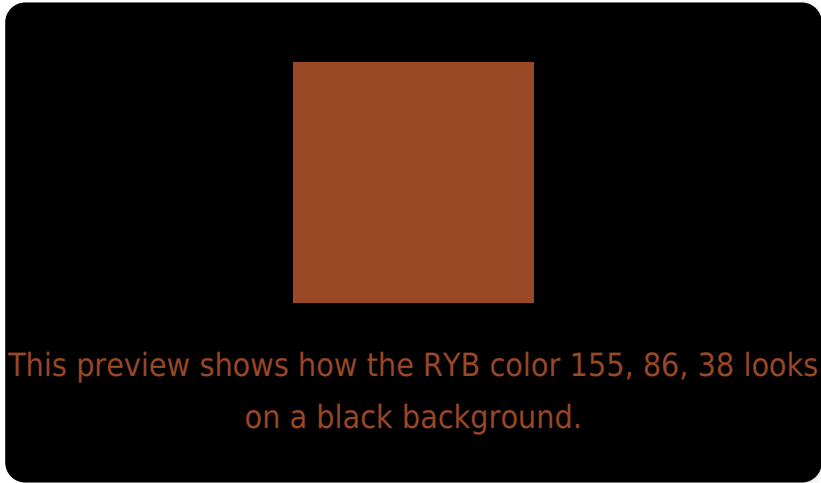

Black Background

Color Contrast Check

Large Text (above 18pt) WCAG AA ✓ Pass

Any Text WCAG AA × Fail

Large Text (above 18pt) WCAG AAA × Fail

Any Text WCAG AAA × Fail

If you want to check with other color combinations, try the [Color Contrast Checker](#).