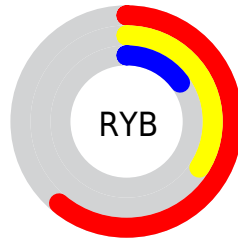

Conversions

Conversions Part 2

Format	Color
R_{YB}	155, 86, 38
Decimal	10176550
CIE _{Lab}	40.81, 32.27, 35.92
CIE _{LCh}	41, 48.288, 48.070
Yxy	11.7479, 0.5191, 0.3767
Android (android.graphics.Color)	4288366630 (0xFF9B4826)
YUV	92.9410, -27.0859, 54.4257
Hunter-Lab	34.2753, 24.3183, 18.3740

Details

The RYB color **155, 86, 38** is a dark color, and the websafe version is hex **993300**. A complement of this color would be **38, 87, 155**, and the grayscale version is **93, 93, 93**.

A 20% lighter version of the original color is **214, 137, 85**, and **98, 30, 0** is the 20% darker color. If you saturate the color by 10%, you get **155, 76, 23**, and if you desaturate by 10%, it is **155, 95, 54**.

Distribution

- Red (61%)
- Green (28%)
- Blue (15%)

- Red (61%)
- Yellow (34%)
- Blue (15%)

- Cyan (0%)
- Magenta (54%)
- Yellow (75%)
- Black (39%)

- Cyan (39%)
- Magenta (72%)
- Yellow (85%)

Brightness & Saturation Gradients