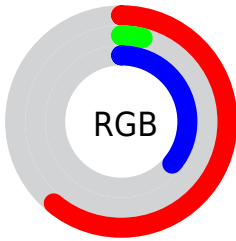

Distribution

- Red (61%)
- Green (4%)
- Blue (36%)