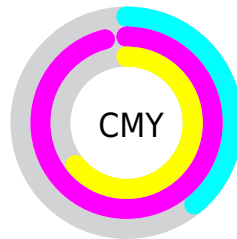

Details

The RYB color **155, 9, 92** is a dark color, and the websafe version is hex **990066**. A complement of this color would be **9, 111, 155**, and the grayscale version is **62, 62, 62**.

A 20% lighter version of the original color is **214, 79, 142**, and **98, 0, 46** is the 20% darker color. If you saturate the color by 10%, you get **155, 0, 88**, and if you desaturate by 10%, it is **155, 24, 99**.

Distribution

- Red (61%)
- Green (4%)
- Blue (36%)

- Red (61%)
- Yellow (4%)
- Blue (36%)

- Cyan (0%)
- Magenta (94%)
- Yellow (41%)
- Black (39%)

- Cyan (39%)
- Magenta (96%)
- Yellow (64%)

Brightness & Saturation Gradients

These gradients show how the RYB color 155, 9, 92 changes by changing the brightness by 10 percent. The first figure shows a shift by +10% for each color and the second figure -10%.

Similar to the brightness gradients but the following saturation gradients show a change of the RYB color 155, 9, 92 by changing the saturation by 10% instead.