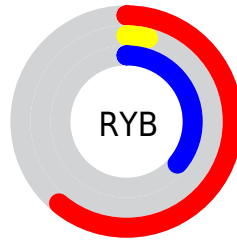

- Red (61%)
- Yellow (4%)
- Blue (36%)