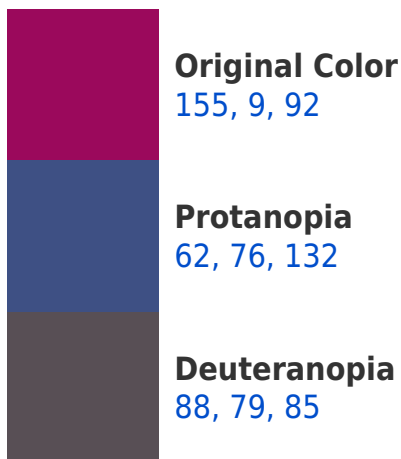

RYP 155, 9, 92 Background

This preview shows how black text looks on a background with the RYP color 155, 9, 92.

This preview shows how white text looks on a background with the RYP color 155, 9, 92.

Color Blindness Simulation

Color vision deficiency is a very complex topic, and I could not describe the different causes any better than Wikipedia does, so if you want to learn more, you should check out their [article about color blindness](#).

Dichromacy

Tritanopia

152, 37, 38

Trichromacy

Original Color

155, 9, 92

Protanomaly

96, 54, 117

Deuteranomaly

112, 54, 88

Tritanomaly

153, 27, 58

Monochromacy

Original Color

155, 9, 92

Achromatopsia