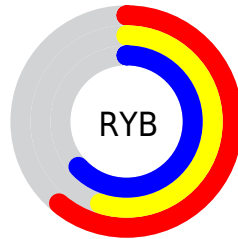

- Red (61%)
- Yellow (55%)
- Blue (63%)