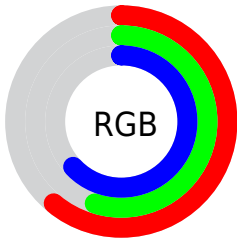

Distribution

- Red (61%)
- Green (55%)
- Blue (63%)