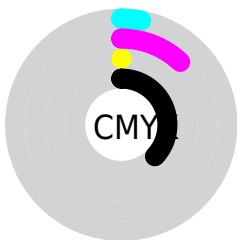

Details

The RYB color **156, 141, 161** is a light color, and the websafe version is hex **999999**. A complement of this color would be **141, 161, 156**, and the grayscale version is **148, 148, 148**.

A 20% lighter version of the original color is **211, 195, 216**, and **105, 91, 109** is the 20% darker color. If you saturate the color by 10%, you get **152, 125, 161**, and if you desaturate by 10%, it is **160, 157, 161**.

Distribution

- Red (61%)
- Green (55%)
- Blue (63%)

- Red (61%)
- Yellow (55%)
- Blue (63%)

- Cyan (3%)
- Magenta (12%)
- Yellow (0%)
- Black (37%)

- Cyan (39%)
- Magenta (45%)
- Yellow (37%)

Brightness & Saturation Gradients