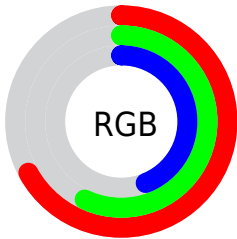

Distribution

- Red (67%)
- Green (57%)
- Blue (44%)