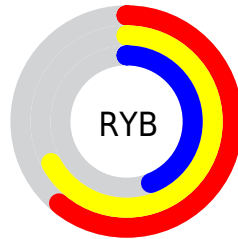

- Red (61%)
- Yellow (67%)
- Blue (44%)