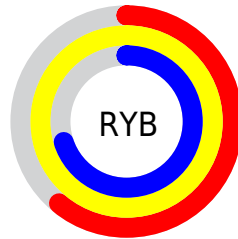

- Red (61%)
- Yellow (99%)
- Blue (70%)