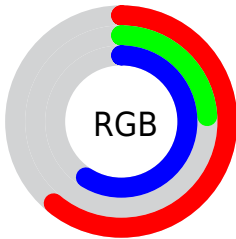

Distribution

- Red (61%)
- Green (24%)
- Blue (59%)