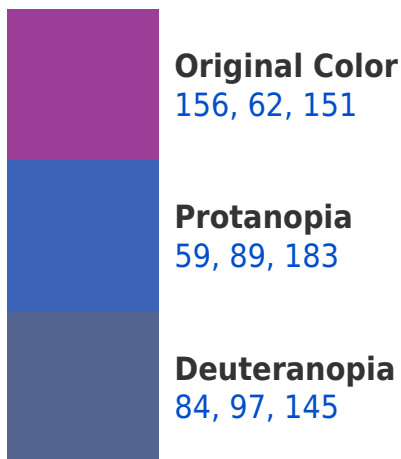

# Black Background

This preview shows how the RYB color 156, 62, 151 looks on a black background.

## RYP 156, 62, 151 Background

This preview shows how black text looks on a background with the RYP color 156, 62, 151.

This preview shows how white text looks on a background with the RYP color 156, 62, 151.

## Dichromacy

**Tritanopia**  
149, 80, 86

# Trichromacy

**Original Color**  
156, 62, 151

**Protanomaly**  
94, 85, 171

**Deuteranomaly**  
110, 86, 147

**Tritanomaly**  
152, 73, 110