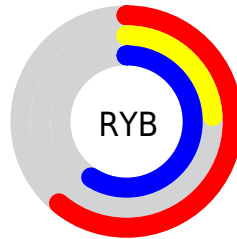

- Red (61%)
- Yellow (24%)
- Blue (59%)