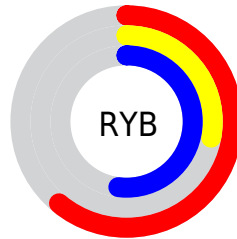

- Red (61%)
- Yellow (28%)
- Blue (52%)