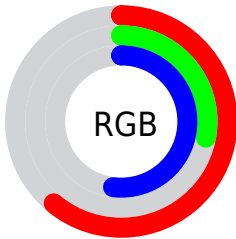

Distribution

- Red (61%)
- Green (28%)
- Blue (52%)