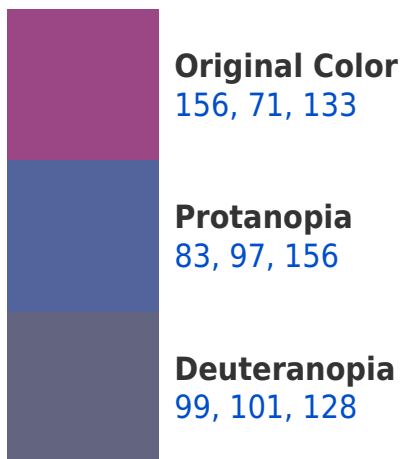

# Black Background

This preview shows how the RYB color 156, 71, 133 looks on a black background.

## RYB 156, 71, 133 Background

This preview shows how black text looks on a background with the RYB color 156, 71, 133.

This preview shows how white text looks on a background with the RYB color 156, 71, 133.

## Dichromacy

**Tritanopia**  
151, 82, 87

# Trichromacy

**Original Color**  
156, 71, 133

**Protanomaly**  
110, 90, 148

**Deuteranomaly**  
120, 90, 130

**Tritanomaly**  
153, 78, 104