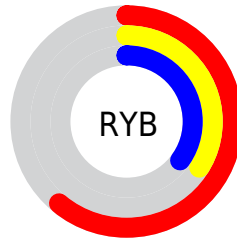

- Red (61%)
- Yellow (34%)
- Blue (35%)