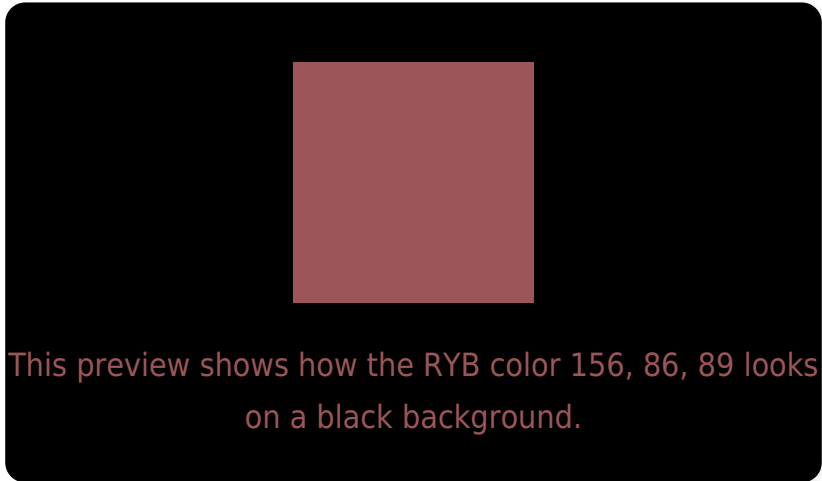

## White Background

This preview shows how the RYB color 156, 86, 89 looks on a white background.

# Black Background