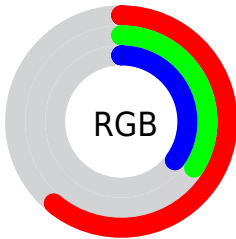

Distribution

- Red (61%)
- Green (34%)
- Blue (35%)