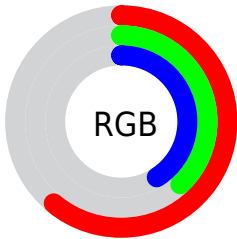

Distribution

- Red (61%)
- Green (38%)
- Blue (41%)