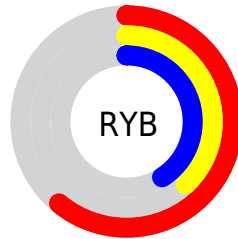

Conversions

Conversions Part 2

Format	Color
R_{YB}	156, 98, 104
Decimal	10248808
CIE Lab	48.01, 24.32, 6.49
CIE LCh	48, 25.169, 14.934
Yxy	16.8028, 0.3909, 0.3192
Android (android.graphics.Color)	4288438888 (0xFF9C6268)
YUV	116.0260, -5.9288, 35.0572
Hunter-Lab	40.9912, 17.8686, 6.6282

Details

The RYB color **156, 98, 104** is a dark color, and the websafe version is hex **996666**. A complement of this color would be **98, 129, 156**, and the grayscale version is **116, 116, 116**.

A 20% lighter version of the original color is **212, 149, 155**, and **103, 50, 57** is the 20% darker color. If you saturate the color by 10%, you get **156, 82, 90**, and if you desaturate by 10%, it is **156, 114, 118**.

Distribution

- Red (61%)
- Green (38%)
- Blue (41%)

- Red (61%)
- Yellow (38%)
- Blue (41%)

- Cyan (0%)
- Magenta (37%)
- Yellow (33%)
- Black (39%)

- Cyan (39%)
- Magenta (62%)
- Yellow (59%)

Brightness & Saturation Gradients