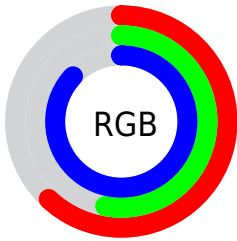

Distribution

Red (62%)

Green (53%)

Blue (87%)