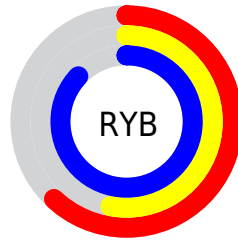

Details

The RYB color **157, 135, 223** is a light color, and the websafe version is hex **9999FF**. A complement of this color would be **135, 223, 157**, and the grayscale version is **151, 151, 151**.

A 20% lighter version of the original color is **213, 188, 255**, and **103, 85, 167** is the 20% darker color. If you saturate the color by 10%, you get **140, 113, 223**, and if you desaturate by 10%, it is **174, 157, 223**.

Distribution

Red (62%)

Green (53%)

Blue (87%)

Red (62%)

Yellow (53%)

Blue (87%)

Cyan (30%)