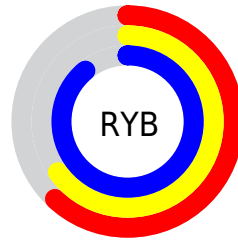

# Details

The RYB color **157, 167, 227** is a light color, and the websafe version is hex **9999CC**. A complement of this color would be **171, 227, 157**, and the grayscale version is **172, 172, 172**.

A 20% lighter version of the original color is **213, 222, 255**, and **104, 115, 171** is the 20% darker color. If you saturate the color by 10%, you get **134, 148, 227**, and if you desaturate by 10%, it is **180, 187, 227**.

# Distribution

Red (62%)

Green (66%)

Blue (89%)

Red (62%)

Yellow (65%)

Blue (89%)

Cyan (31%)