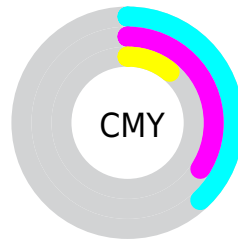

# Details

The RYB color **157, 167, 227** is a light color, and the websafe version is hex **9999CC**. A complement of this color would be **171, 227, 157**, and the grayscale version is **172, 172, 172**.

A 20% lighter version of the original color is **213, 222, 255**, and **104, 115, 171** is the 20% darker color. If you saturate the color by 10%, you get **134, 148, 227**, and if you desaturate by 10%, it is **180, 187, 227**.

# Distribution

Red (62%)

Green (66%)

Blue (89%)

Red (62%)

Yellow (65%)

Blue (89%)

Cyan (31%)

Magenta (26%)

Yellow (0%)

Black (11%)

Cyan (38%)

Magenta (34%)

Yellow (11%)