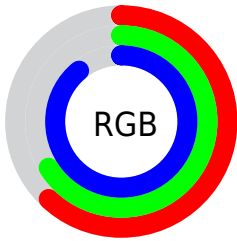

Distribution

Red (62%)

Green (66%)

Blue (89%)