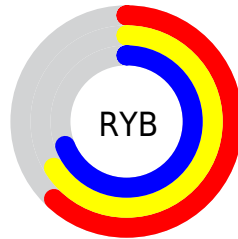

- Red (62%)
- Yellow (66%)
- Blue (69%)