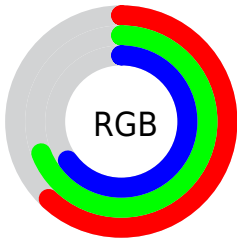

Distribution

- Red (62%)
- Green (69%)
- Blue (65%)