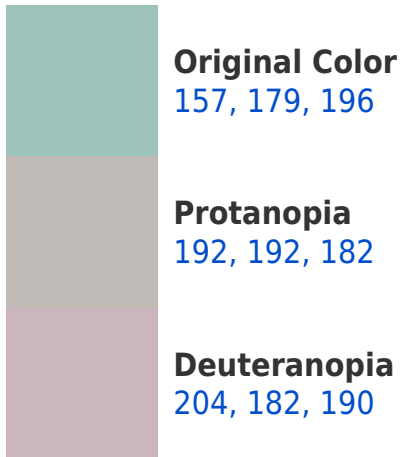

A 20% lighter version of the original color is **212, 235, 253**, and **105, 126, 142** is the 20% darker color. If you saturate the color by 10%, you get **137, 170, 196**, and if you desaturate by 10%, it is **177, 188, 196**.

196, 170, 157

97, 87, 89

161, 0, 37

33, 0, 8

Previews

White Background

This preview shows how the RYB color 157, 179, 196 looks on a white background.

Color Contrast Check

RYB 157, 179, 196 Background

This preview shows how black text looks on a background with the RYB color 157, 179, 196.

This preview shows how white text looks on a background with the RYB color 157, 179, 196.

Dichromacy

Tritanopia
161, 180, 208

Trichromacy

Original Color
157, 179, 196

Protanomaly
179, 187, 190

Deuteranomaly
187, 187, 189

Tritanomaly
160, 178, 200

Monochromacy