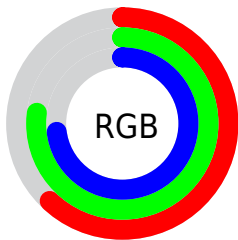

Distribution

- Red (62%)
- Green (77%)
- Blue (73%)