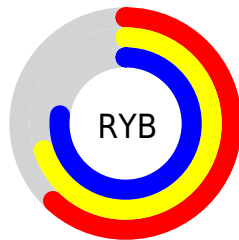

- Red (62%)
- Yellow (70%)
- Blue (77%)