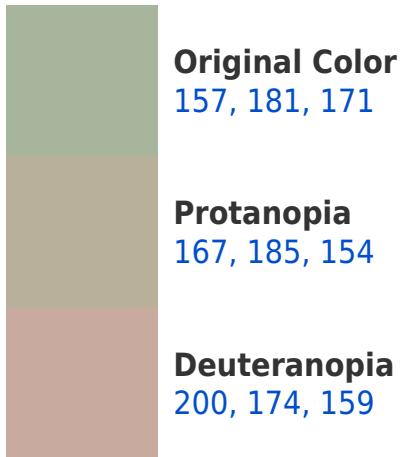

White Background

This preview shows how the RYB color 157, 181, 171 looks on a white background.

Color Contrast Check

Large Text (above 18pt) WCAG AA × Fail

Any Text WCAG AA × Fail

Large Text (above 18pt) WCAG AAA × Fail

Large Text (above 18pt) WCAG AAA ✓ Pass

Any Text WCAG AAA ✓ Pass

If you want to check with other color combinations, try the [Color Contrast Checker](#).

RYB 157, 181, 171 Background

This preview shows how black text looks on a background with the RYB color 157, 181, 171.

This preview shows how white text looks on a background with the RYB color 157, 181, 171.

Color Blindness Simulation

Color vision deficiency is a very complex topic, and I could not describe the different causes any better than Wikipedia does, so if you want to learn more, you should check out their [article about color blindness](#).

Dichromacy

Tritanopia
172, 175, 190

Trichromacy

Original Color
157, 181, 171

Protanomaly
155, 178, 155

Deuteranomaly
184, 188, 158

Tritanomaly
170, 174, 178

Monochromacy