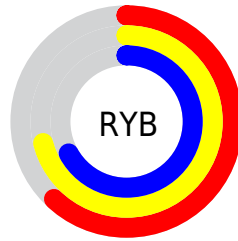

- Red (62%)
- Yellow (71%)
- Blue (67%)