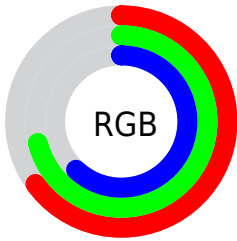

Distribution

- Red (65%)
- Green (71%)
- Blue (62%)