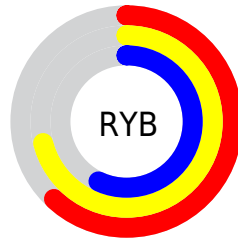

- Red (62%)
- Yellow (71%)
- Blue (57%)