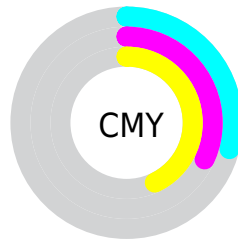

Details

The RYB color **157, 182, 145** is a light color, and the websafe version is hex **CCCC99**. A complement of this color would be **145, 152, 182**, and the grayscale version is **173, 173, 173**.

A 20% lighter version of the original color is **212, 238, 199**, and **104, 129, 94** is the 20% darker color. If you saturate the color by 10%, you get **146, 182, 127**, and if you desaturate by 10%, it is **170, 182, 163**.

Distribution

- Red (71%)
- Green (68%)
- Blue (57%)

- Red (62%)
- Yellow (71%)
- Blue (57%)

- Cyan (0%)
- Magenta (5%)
- Yellow (20%)
- Black (29%)

- Cyan (29%)
- Magenta (32%)
- Yellow (43%)

Brightness & Saturation Gradients

These gradients show how the RYB color 157, 182, 145 changes by changing the brightness by 10 percent. The first figure shows a shift by +10% for each color and the second figure -10%.

Similar to the brightness gradients but the following saturation gradients show a change of the RYB color 157, 182, 145 by changing the saturation by 10% instead.