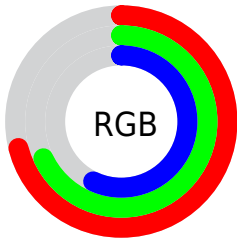

Distribution

- Red (71%)
- Green (68%)
- Blue (57%)