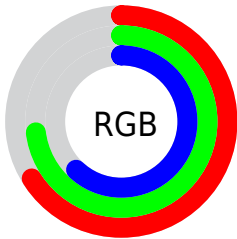

Distribution

- Red (66%)
- Green (73%)
- Blue (62%)