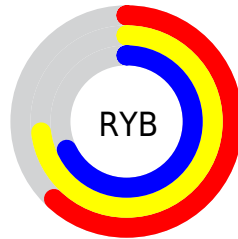

- Red (62%)
- Yellow (73%)
- Blue (68%)