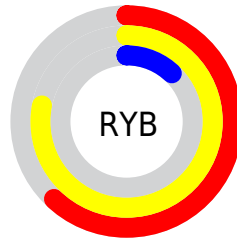

- Red (62%)
- Yellow (78%)
- Blue (12%)