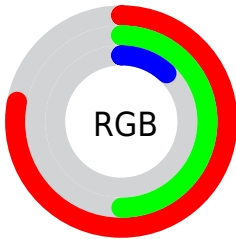

Distribution

- Red (78%)
- Green (50%)
- Blue (12%)