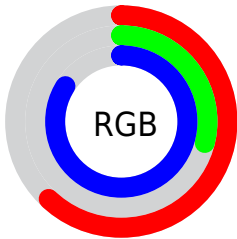

Distribution

- Red (62%)
- Green (29%)
- Blue (84%)