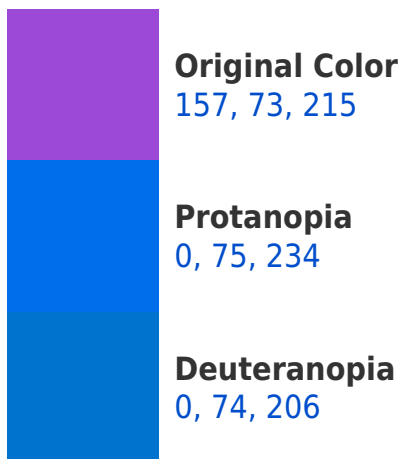

A 20% lighter version of the original color is **215, 127, 255**, and **100, 11, 159** is the 20% darker color. If you saturate the color by 10%, you get **148, 52, 215**, and if you desaturate by 10%, it is **166, 94, 215**.

73, 204, 215

107, 96, 101

171, 0, 70

43, 0, 18

Previews

White Background

This preview shows how the RYB color 157, 73, 215 looks on a white background.

Color Contrast Check

RYB 157, 73, 215 Background

This preview shows how black text looks on a background with the RYB color 157, 73, 215.

This preview shows how white text looks on a background with the RYB color 157, 73, 215.

Dichromacy

Tritanopia
140, 105, 113

Trichromacy

Original Color

157, 73, 215

Protanomaly

57, 89, 227

Deuteranomaly