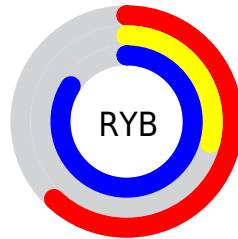

- Red (62%)
- Yellow (29%)
- Blue (84%)