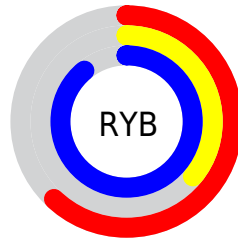

Red (62%)

Yellow (36%)

Blue (89%)