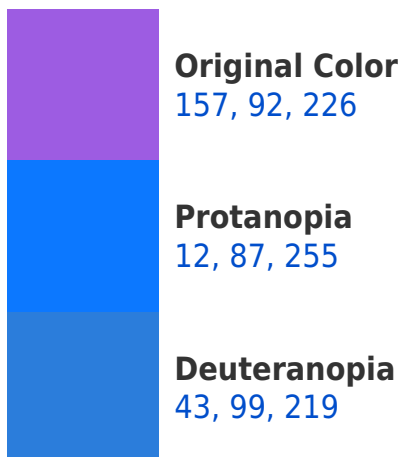

A 20% lighter version of the original color is **215, 145, 255**, and **101, 40, 170** is the 20% darker color. If you saturate the color by 10%, you get **145, 69, 226**, and if you desaturate by 10%, it is **169, 115, 226**.

92, 226, 224

112, 101, 107

176, 0, 91

48, 0, 25

Previews

White Background

This preview shows how the RYB color 157, 92, 226 looks on a white background.

Color Contrast Check

RYB 157, 92, 226 Background

This preview shows how black text looks on a background with the RYB color 157, 92, 226.

This preview shows how white text looks on a background with the RYB color 157, 92, 226.

Dichromacy

Tritanopia
139, 119, 128

Trichromacy

Original Color
157, 92, 226

Protanomaly
65, 101, 244

Deuteranomaly
84, 109, 222

Tritanomaly
146, 109, 164

Monochromacy