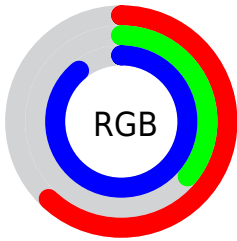

Distribution

Red (62%)

Green (36%)

Blue (89%)