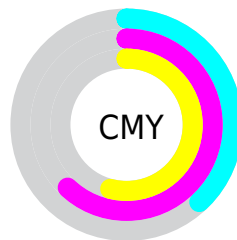

Details

The RYB color **157, 96, 117** is a dark color, and the websafe version is hex **996666**. A complement of this color would be **96, 133, 157**, and the grayscale version is **117, 117, 117**.

A 20% lighter version of the original color is **213, 148, 169**, and **104, 48, 69** is the 20% darker color. If you saturate the color by 10%, you get **157, 80, 107**, and if you desaturate by 10%, it is **157, 112, 127**.

Distribution

- Red (62%)
- Green (38%)
- Blue (46%)

- Red (62%)
- Yellow (38%)
- Blue (46%)

- Cyan (0%)
- Magenta (39%)
- Yellow (25%)
- Black (38%)

- Cyan (38%)
- Magenta (62%)
- Yellow (54%)

Brightness & Saturation Gradients

These gradients show how the RYB color 157, 96, 117 changes by changing the brightness by 10 percent. The first figure shows a shift by +10% for each color and the second figure -10%.

Similar to the brightness gradients but the following saturation gradients show a change of the RYB color 157, 96, 117 by changing the saturation by 10% instead.