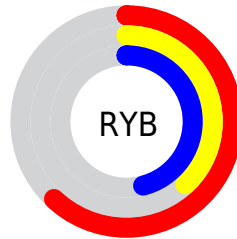

Conversions

Conversions Part 2

Format	Color
R _Y B	157, 96, 117
Decimal	10313845
CIE Lab	48.03, 27.70, -1.27
CIE LCh	48, 27.734, 357.368
Yxy	16.8182, 0.3732, 0.2947
Android (android.graphics.Color)	4288503925 (0xFF9D6075)
YUV	116.6330, 0.1809, 35.4019
Hunter-Lab	41.0100, 20.9358, 1.3053

Details

The RYB color **157, 96, 117** is a dark color, and the websafe version is hex **996666**. A complement of this color would be **96, 133, 157**, and the grayscale version is **117, 117, 117**.

A 20% lighter version of the original color is **213, 148, 169**, and **104, 48, 69** is the 20% darker color. If you saturate the color by 10%, you get **157, 80, 107**, and if you desaturate by 10%, it is **157, 112, 127**.

Distribution

- Red (62%)
- Green (38%)
- Blue (46%)

- Red (62%)
- Yellow (38%)
- Blue (46%)

- Cyan (0%)
- Magenta (39%)
- Yellow (25%)
- Black (38%)

- Cyan (38%)
- Magenta (62%)
- Yellow (54%)

Brightness & Saturation Gradients