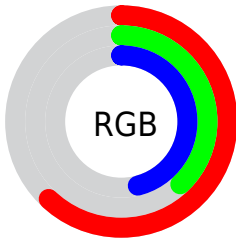

Color

R_YB(157, 96, 117)

Conversions

Conversions Part 1

Format	Color
Hex	9D6075
RGB	157, 96, 117
RGB Percent	62%, 38%, 46%
CMY	0.3843, 0.6235, 0.5412
CMYK	0.00, 0.39, 0.25, 0.38
HSL	339°, 24%, 50%
HSV	339°, 39%, 62%
XYZ	21.2984, 16.8182, 18.9533
YIQ	116.6330, 29.6150, 19.4630

Conversions

Conversions Part 2

Format	Color
R _Y B	157, 96, 117
Decimal	10313845
CIE Lab	48.03, 27.70, -1.27
CIE LCh	48, 27.734, 357.368
Yxy	16.8182, 0.3732, 0.2947
Android (android.graphics.Color)	4288503925 (0xFF9D6075)
YUV	116.6330, 0.1809, 35.4019
Hunter-Lab	41.0100, 20.9358, 1.3053

Details

The RYB color **157, 96, 117** is a dark color, and the websafe version is hex **996666**. A complement of this color would be **96, 133, 157**, and the grayscale version is **117, 117, 117**.

A 20% lighter version of the original color is **213, 148, 169**, and **104, 48, 69** is the 20% darker color. If you saturate the color by 10%, you get **157, 80, 107**, and if you desaturate by 10%, it is **157, 112, 127**.

Distribution

- Red (62%)
- Green (38%)
- Blue (46%)

- Red (62%)
- Yellow (38%)
- Blue (46%)

- Cyan (0%)
- Magenta (39%)
- Yellow (25%)
- Black (38%)

- Cyan (38%)
- Magenta (62%)
- Yellow (54%)

Brightness & Saturation Gradients