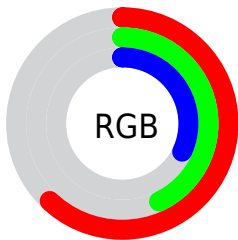

Distribution

- Red (62%)
- Green (43%)
- Blue (32%)