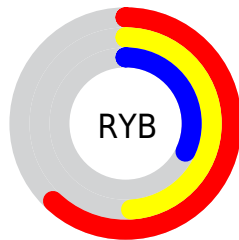

Conversions

Conversions Part 2

Format	Color
RYB	158, 125, 81
Decimal	10382673
CIELab	50.45, 16.10, 23.43
CIElCh	50, 28.430, 55.515
Yxy	18.8005, 0.4198, 0.3748
Android (android.graphics.Color)	4288572753 (0xFF9E6D51)
YUV	120.4590, -19.4533, 32.9235
Hunter-Lab	43.3595, 10.7964, 16.2623

Details

The RYB color **158, 125, 81** is a dark color, and the websafe version is hex **996633**. A complement of this color would be **81, 111, 158**, and the grayscale version is **121, 121, 121**.

A 20% lighter version of the original color is **215, 178, 131**, and **104, 76, 36** is the 20% darker color. If you saturate the color by 10%, you get **158, 119, 65**, and if you desaturate by 10%, it is **158, 131, 97**.

Distribution

- Red (62%)
- Green (43%)
- Blue (32%)

- Red (62%)
- Yellow (49%)
- Blue (32%)

- Cyan (0%)
- Magenta (31%)
- Yellow (49%)
- Black (38%)

- Cyan (38%)
- Magenta (57%)
- Yellow (68%)

Brightness & Saturation Gradients