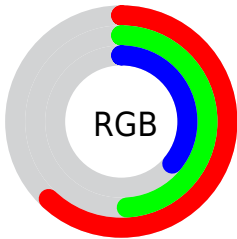

Distribution

- Red (62%)
- Green (49%)
- Blue (36%)