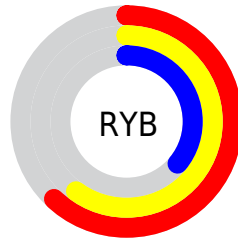

Conversions

Conversions Part 2

Format	Color
R_{YB}	158, 152, 93
Decimal	10386525
CIE _{Lab}	54.51, 8.90, 21.93
CIE _{LCh}	55, 23.664, 67.907
Yxy	22.4565, 0.3932, 0.3794
Android (android.graphics.Color)	4288576605 (0xFF9E7C5D)
YUV	130.6320, -18.5526, 24.0017
Hunter-Lab	47.3883, 4.7412, 16.3266

Details

The RYB color **158, 152, 93** is a dark color, and the websafe version is hex **996633**. A complement of this color would be **93, 115, 158**, and the grayscale version is **131, 131, 131**.

A 20% lighter version of the original color is **214, 206, 144**, and **105, 101, 47** is the 20% darker color. If you saturate the color by 10%, you get **158, 152, 77**, and if you desaturate by 10%, it is **158, 152, 109**.

Distribution

- Red (62%)
- Green (49%)
- Blue (36%)

- Red (62%)
- Yellow (60%)
- Blue (36%)

- Cyan (0%)
- Magenta (22%)
- Yellow (41%)
- Black (38%)

- Cyan (38%)
- Magenta (51%)
- Yellow (64%)

Brightness & Saturation Gradients