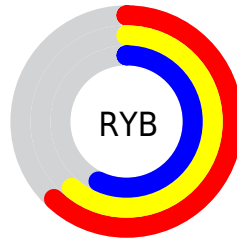

- Red (62%)
- Yellow (61%)
- Blue (57%)