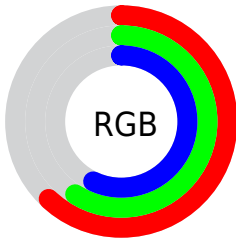

Distribution

- Red (62%)
- Green (59%)
- Blue (57%)