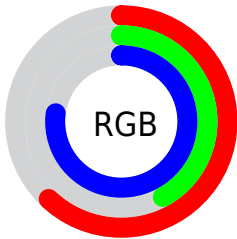

Distribution

- Red (62%)
- Green (42%)
- Blue (77%)