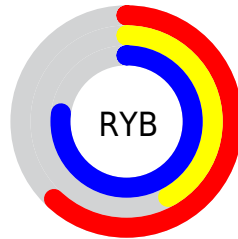

- Red (62%)
- Yellow (42%)
- Blue (77%)